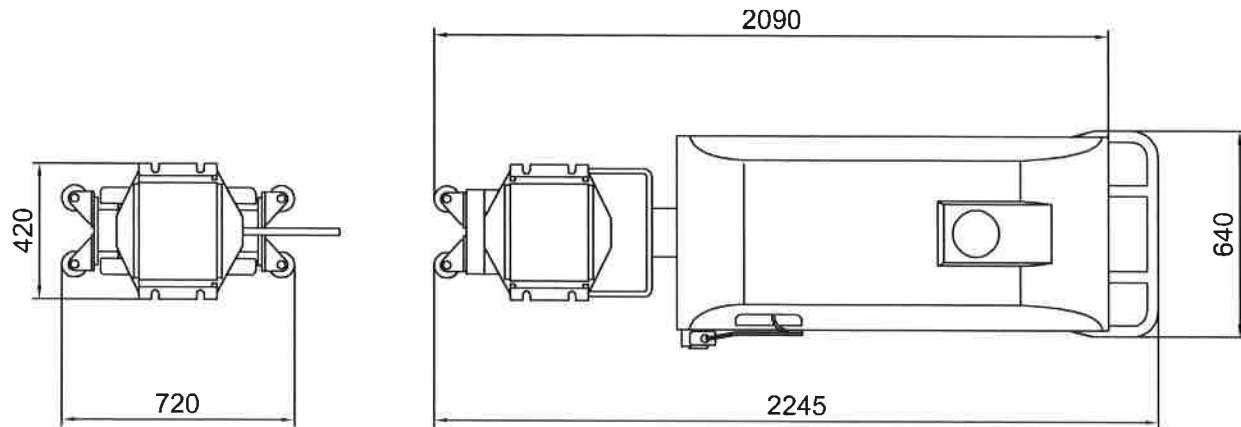

AGD Equipment Limited
Avonbrook House
198 Masons Road
Stratford-upon-Avon
Warwickshire
CV37 9LQ
United Kingdom

Giken TB3 - Pile Runner Specification

www.agd-equipment.co.uk

Pile Runner TB3

Specification			
Rated Output		5.2kW (7PS)	
Moving Speed			
Loaded forward and backward movement	Max.	30 m/min	
	Min	15 m/min	
Fuel Tank		6 L DIESEL	
Weight	Engine Unit	465 kg	
	Bogie	120 kg	
Load Capacity		5 ton	
Transporting Pile Range		400, 500 & 600mm wide U sheet pile	