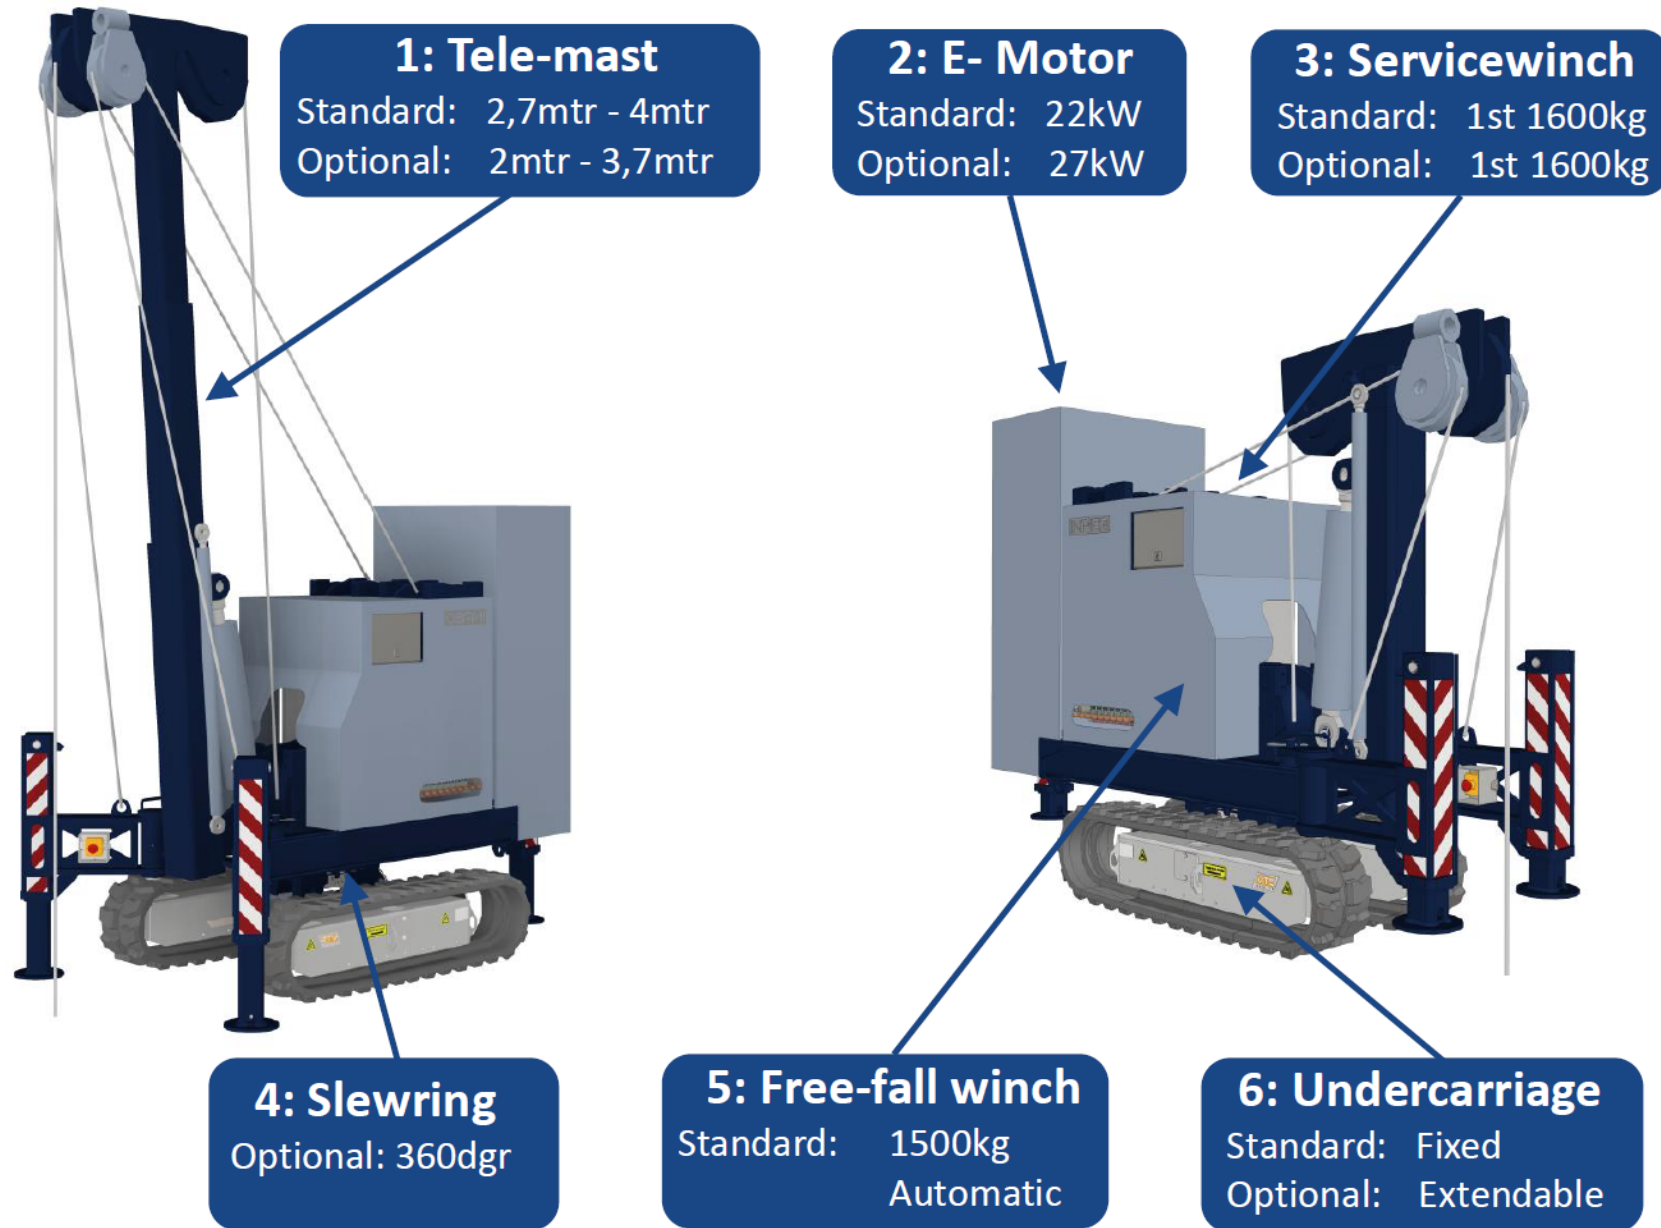

INPIEQ

Drop hammer IFP15

Features:

- Max Drop weight 1500kg
- Competitive price
- Modular construction
- Easy to operate
- Top quality
- Various options

We do not accept any responsibility for errors or omissions in this publication or other documents referred to by or linked to this publication. Due to improvements and technical progress, we reserve the correct change without notice. Please contact us for more information before relying on any information contained herein.